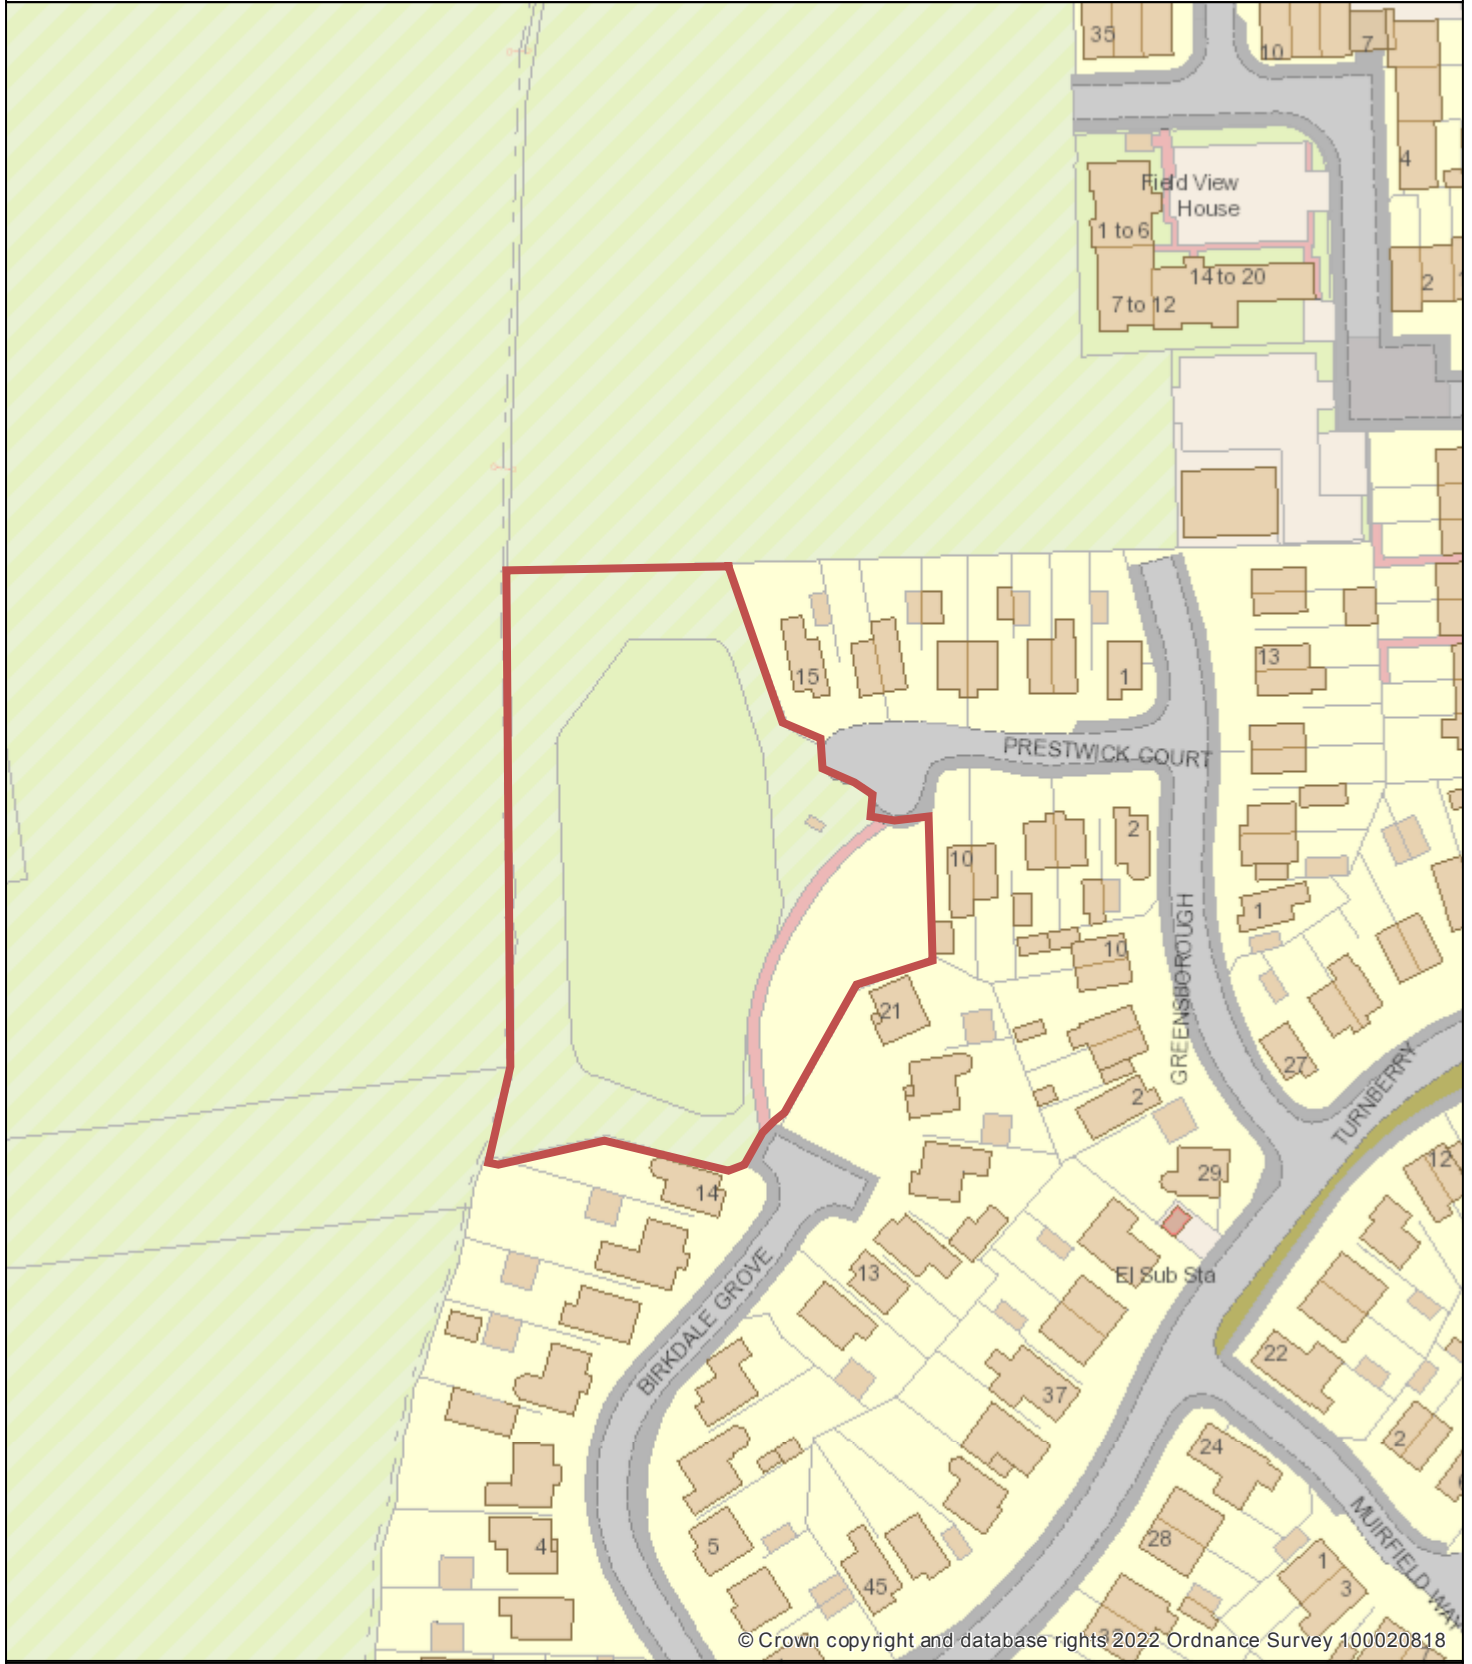

Birkdale Grove amenity green space

© Crown copyright and database rights 2022 Ordnance Survey 100020818

Date: 24 Jan 2022
Author: City of York Council
Scale: 1:1,250